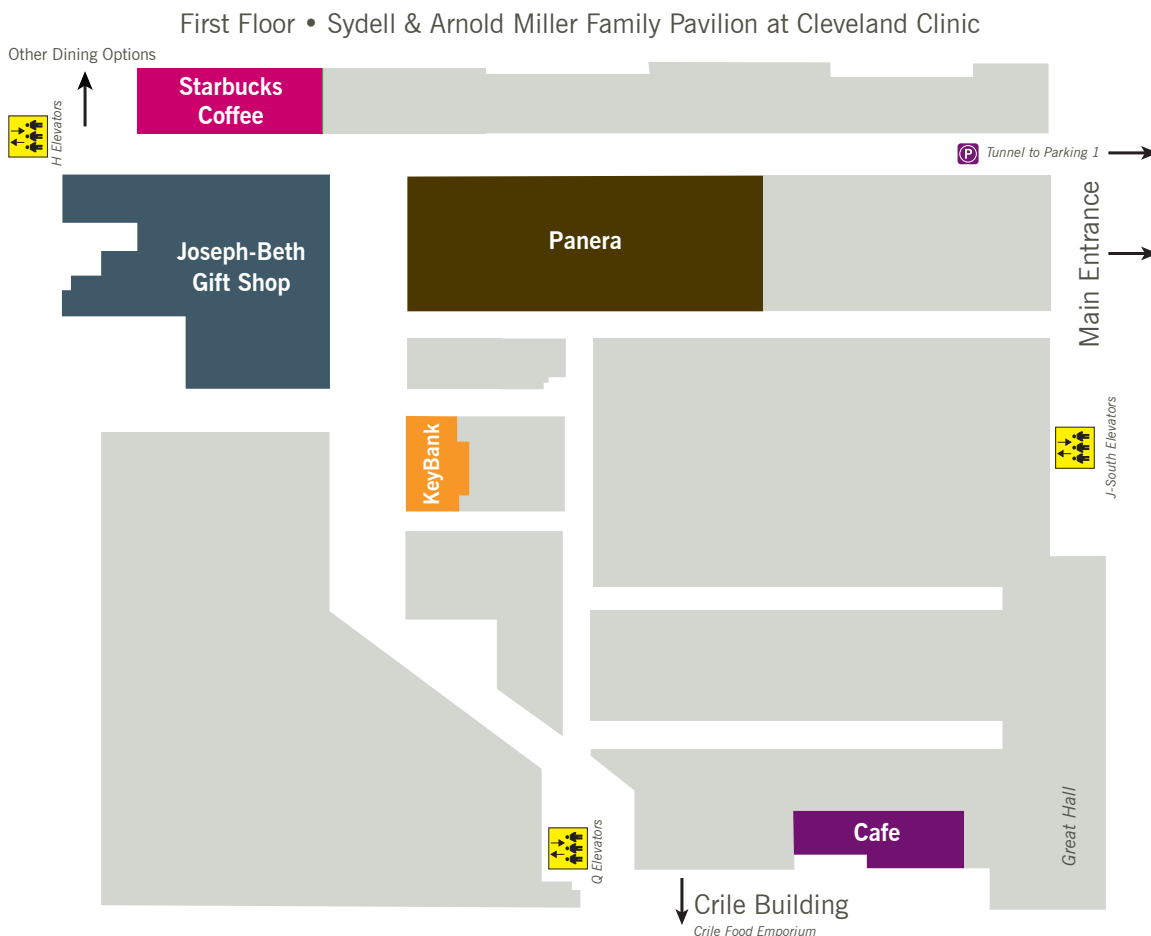

Shops & Dining at Miller Family Pavilion

Shops

Joseph-Beth Gift Shop

Monday - Friday 7 a.m.-7 p.m.;
Saturday & Sunday 10 a.m.-4 p.m.

- Books, magazines
- Flowers, gifts, snack foods
- Cleveland Clinic apparel and gifts
- Computer stations with Internet access

Banks

KeyBank

Monday - Thursday 9 a.m.-4:30 p.m.;
Friday 9 a.m.-6 p.m.

- Full-service
- Two teller windows
- 24-hour walk-up ATM
- Night depository

Dining

Panera

Open 24 hours

- Hot and cold sandwiches, soups, and salads
- Coffees, teas, juices, water

Crile Food Emporium

Monday - Friday, 6:30 a.m.-3 p.m.

- Six stations offering breakfast and lunch options and Starbucks

Starbucks Coffee

Monday - Friday 5:30 a.m.-12:30 a.m.;
Saturday & Sunday 6 a.m.-10:30 p.m.